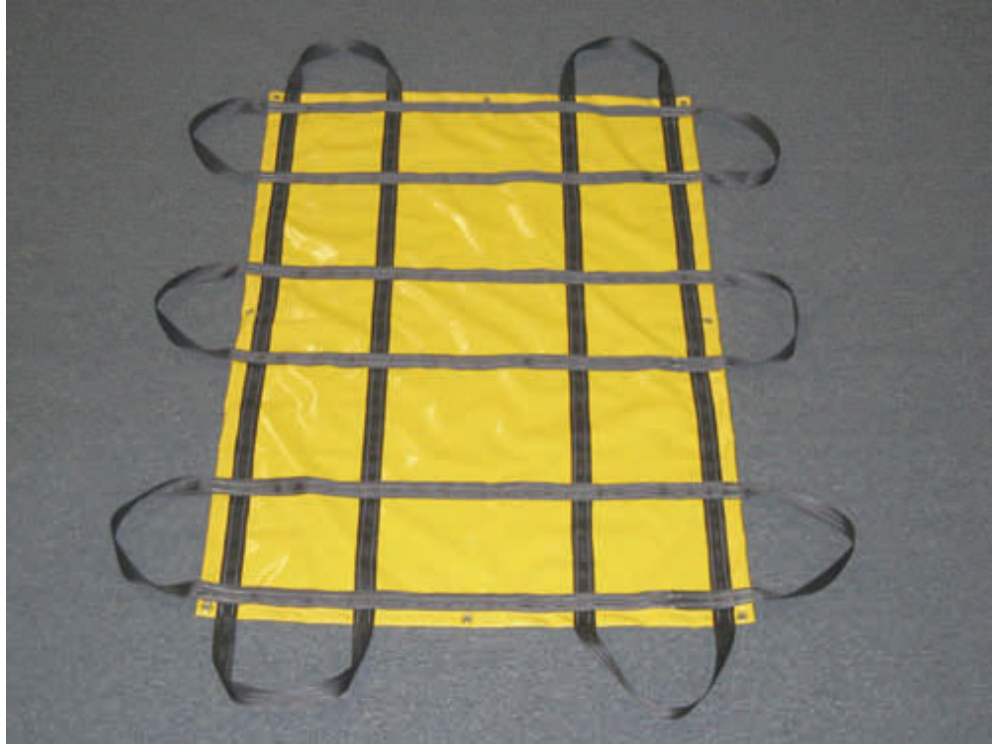

SOFT STRETCHER

The Soft Stretcher is designed for moving extra large people. The flexible stretcher measures 60 inches by 80 inches. (Size Large) (The size of a queen sized bed.) And is able to support 1500 pounds. The soft stretcher can be also used to move several small children or adults at once in an emergency situation. Unlike fixed stretchers the soft stretcher can be easily maneuvered through stairwells, doorways and other confined spaces. Smaller sizes are available, 40 inches by 72 inches (Size Medium) and 30 inches by 70 inches. (Size Small)