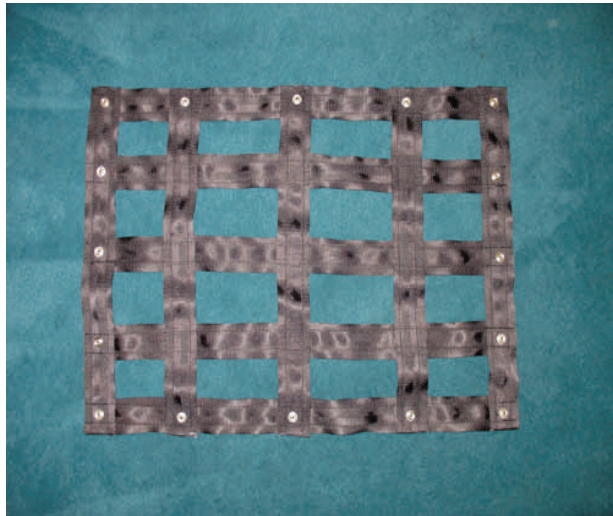

CROSSLAYS

Custom size Crosslays for hose beds & compartments are available using 1", 1 1/2", 2" webbing or 40 oz. die cut. Various types of connections are available. Brass grommets, turn buttons, lift-a-dot, glove button snaps, Velcro and slide release buckles. Meets NFPA regulations. Call for pricing.