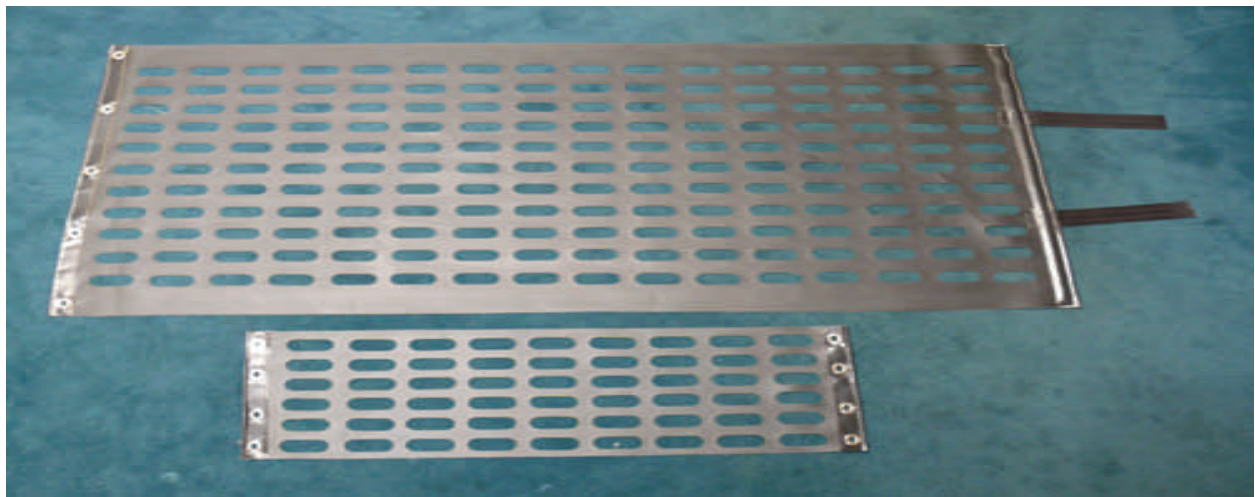

CROSSLAYS

Custom size Crosslays for hose beds & compartments are available using 1", 1 1/2", 2" webbing or 40 oz. die cut. Various types of connections are available. Brass grommets, turn buttons, lift-a-dot, glove button snaps, Velcro and slide release buckles. Meets NFPA regulations. Call for pricing.